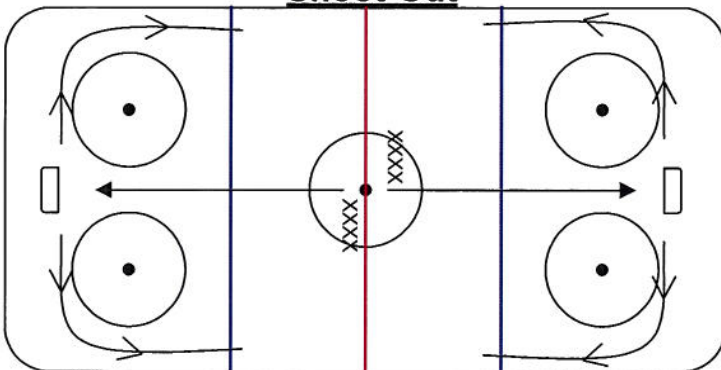

Novice Skills Competition

Relay Race

4 skates and goalie perform relay around the ice. Skater must cross the red line before the next skater starts.

Moving or upsetting the pylons will result in a one second penalty.

Speed & Agility

4 skaters will stick handle through the pylons and carry the puck straight back to the finish line. When the player crosses the hash marks, the next player begins.

Moving or upsetting the pylons will result in a one second penalty.

Shooting Accuracy

4 skaters will each shoot 5 pucks into the specially designed net. Total number of scoring shots per team will be tallied.

Shoot-Out

Players from each team will shoot in penalty shot format on random goalie. Each team has 120 seconds for shots on goal.