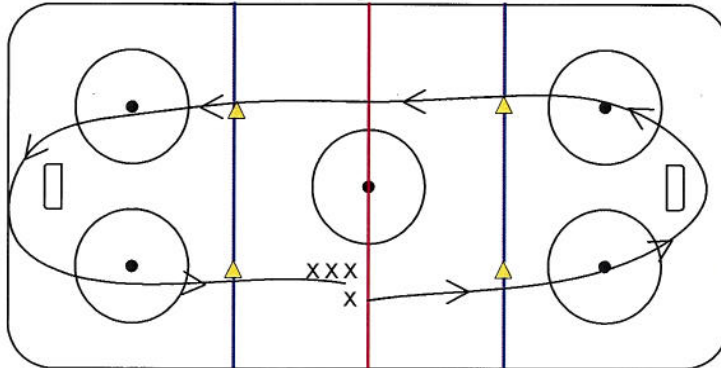

Novice Skills Competition

Relay Race

4 skates and goalie perform relay around the ice. Skater must cross the red line before the next skater starts.

Moving or upsetting the pylons will result in a one second penalty.

Speed & Agility

4 skaters will stick handle through the pylons and carry the puck straight back to the finish line. When the player crosses the hash marks, the next player begins.

Moving or upsetting the pylons will result in a one second penalty.

Shooting Accuracy

4 skaters will each shoot 5 pucks into the specially designed net. Total number of scoring shots per team will be tallied.

Shoot-Out

Players from each team will shoot in penalty shot format on random goalie. Each team has 120 seconds for shots on goal.