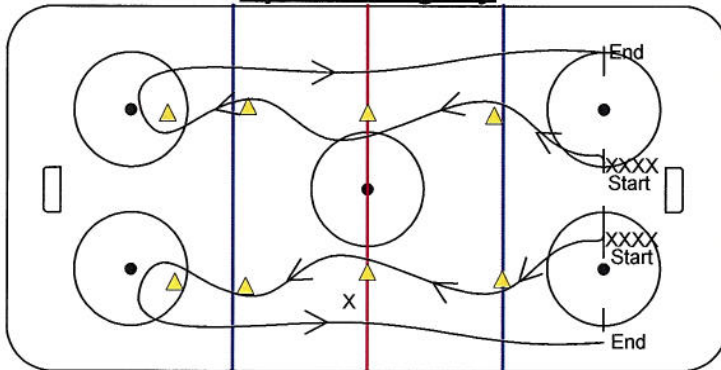

Novice Skills Competition

Relay Race

4 skates and goalie perform relay around the ice. Skater must cross the red line before the next skater starts.

Moving or upsetting the pylons will result in a one second penalty.

Speed & Agility

4 skaters will stick handle through the pylons and carry the puck straight back to the finish line. When the player crosses the hash marks, the next player begins.

Moving or upsetting the pylons will result in a one second penalty.

Shooting Accuracy

4 skaters will each shoot 5 pucks into the specially designed net. Total number of scoring shots per team will be tallied.

Shoot-Out

Players from each team will shoot in penalty shot format on random goalie. Each team has 120 seconds for shots on goal.